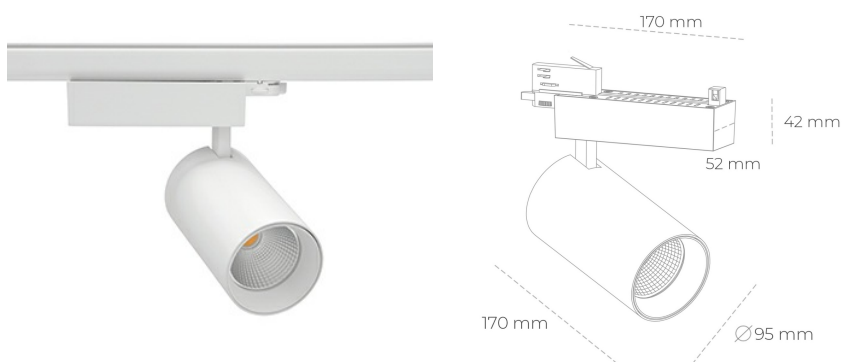

SPOTLIGHT SNIPER N 850 10W 15° WHITE | ON/OFF

LED	COB
Light colour	5000 [K] |
CRI	80
Led chip flux	1447 [lm]
Luminous flux	1157 [lm]
System power	10 [W]
Luminaire Efficiency	116 [lm/W]
Beam angle	15°
Controller	ON/OFF
MacAdam	3 SDCM

Spotlight LED

Track mounted LED spotlight. Aluminium housing. Ceiling base installation possible. Available in white, black and grey. Any RAL palette colour available on enquiry. Reflector beams available: 15° 30° and 45°. Maximum power is 30W

LUMINAIRE

Weight	1,33 [kg]
Protection rating IP , IK , class	IP 20, IK 3,
Luminaire colour	WHITE
Cover	Glass
Operating voltage	220-240V 50-60Hz

Note: All data are typical values. Tolerance of measurements +/-10% System features may change with product improvements due to technical advances.

OPTIONS

RAL colours on inquiry, honeycomb louver on inquiry , Casambi on inquiry, DALI on inquiry, Phase-cut dimming on inquiry.

Generated: 23.06.2024

+48 32 388 80 00

www.corra.pl
corra@corra.pl

Street: Ignatza Hakuby 18
41-914 Bytom, Polska