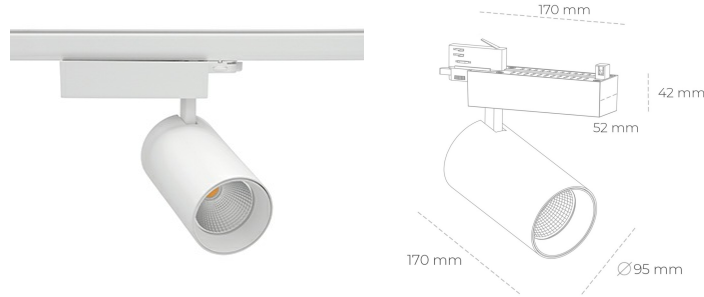

# SPOTLIGHT SNIPER N 840 31W 45° WHITE | ON/OFF

Article number: N015-K0003-RF840-H7-N45-ZA03\_800-S4-###

LED	COB
Light colour	4000 [K]
CRI	80
Led chip flux	4542 [lm]
Luminous flux	3633 [lm]
System power	31 [W]
Luminaire Efficiency	117 [lm/W]
Beam angle	45°
Controller	ON/OFF
MacAdam	3 SDCM

### Spotlight LED

Track mounted LED spotlight. Aluminium housing. Ceiling base installation possible. Available in white, black and grey. Any RAL palette colour available on enquiry. Reflector beams available: 15° 30° and 45° . Maximum power is 30W

### LUMINAIRE

Weight	1.33 [kg]
Protection rating IP , IK , class	IP 20, IK 3,
Luminaire colour	WHITE
Cover	Glass
Operating voltage	220-240V 50-60Hz

Note: All data are typical values. Tolerance of measurements +/-10%  
System features may change with product improvements due to technical advances.