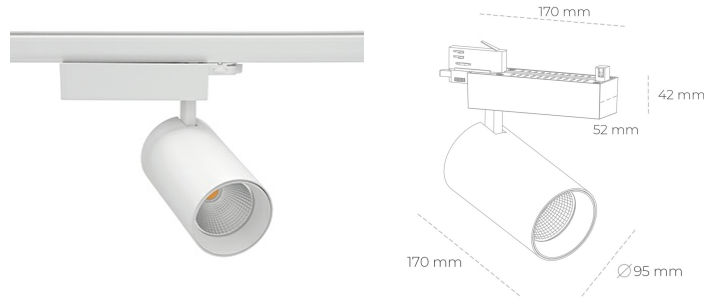

SPOTLIGHT SNIPER N 840 21W 45° WHITE | ON/OFF

Article number: N015-K0003-RF840-H7-N45-ZA02_550-S4-###

LED	COB
Light colour	4000 [K]
CRI	80
Led chip flux	3122 [lm]
Luminous flux	2497 [lm]
System power	21 [W]
Luminaire Efficiency	119 [lm/W]
Beam angle	45°
Controller	ON/OFF
MacAdam	3 SDCM

Spotlight LED

Track mounted LED spotlight. Aluminium housing. Ceiling base installation possible. Available in white, black and grey. Any RAL palette colour available on enquiry. Reflector beams available: 15° 30° and 45° . Maximum power is 30W

LUMINAIRE

Weight	1.33 [kg]
Protection rating IP , IK , class	IP 20, IK 3,
Luminaire colour	WHITE
Cover	Glass
Operating voltage	220-240V 50-60Hz

Note: All data are typical values. Tolerance of measurements +/-10%
System features may change with product improvements due to technical advances.