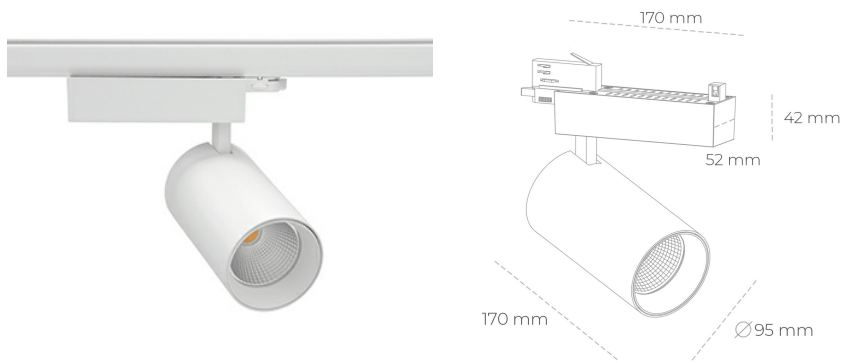

SPOTLIGHT SNIPER N 840 14W 45° WHITE | ON/OFF

Article number: N015-K0003-RF840-H7-N45-ZA01_350-S4-###

LED	COB
Light colour	4000 [K]
CRI	80
Led chip flux	1987 [lm]
Luminous flux	1589 [lm]
System power	14 [W]
Luminaire Efficiency	114 [lm/W]
Beam angle	45°
Controller	ON/OFF
MacAdam	3 SDCM

Spotlight LED

Track mounted LED spotlight. Aluminium housing. Ceiling base installation possible. Available in white, black and grey. Any RAL palette colour available on enquiry. Reflector beams available: 15° 30° and 45°. Maximum power is 30W

LUMINAIRE

Weight	1,33 [kg]
Protection rating IP , IK , class	IP 20, IK 3,
Luminaire colour	WHITE
Cover	Glass
Operating voltage	220-240V 50-60Hz

Note: All data are typical values. Tolerance of measurements +/-10% System features may change with product improvements due to technical advances.