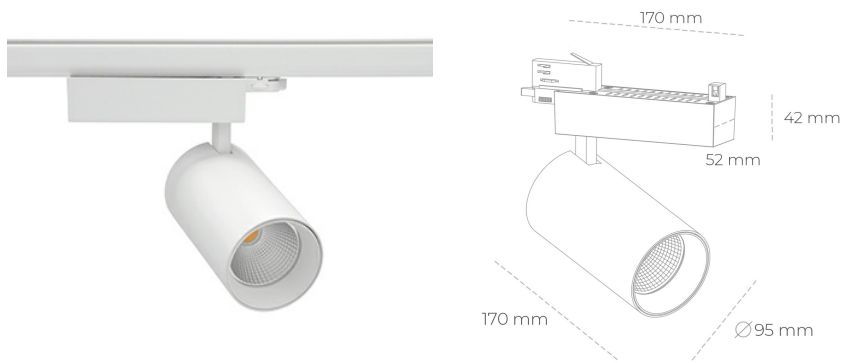

## SPOTLIGHT SNIPER N 840 21W 30° WHITE | ON/OFF

Article number: N015-K0003-RF840-H7-N30-ZA02\_550-S4-###

LED	COB
Light colour	4000 [K]
CRI	80
Led chip flux	3122 [lm]
Luminous flux	2497 [lm]
System power	21 [W]
Luminaire Efficiency	119 [lm/W]
Beam angle	30°
Controller	ON/OFF
MacAdam	3 SDCM

### Spotlight LED

Track mounted LED spotlight. Aluminium housing. Ceiling base installation possible. Available in white, black and grey. Any RAL palette colour available on enquiry. Reflector beams available: 15° 30° and 45°. Maximum power is 30W

### LUMINAIRE

Weight	1,33 [kg]
Protection rating IP , IK , class	IP 20, IK 3,
Luminaire colour	WHITE
Cover	Glass
Operating voltage	220-240V 50-60Hz

Note: All data are typical values. Tolerance of measurements +/-10% System features may change with product improvements due to technical advances.