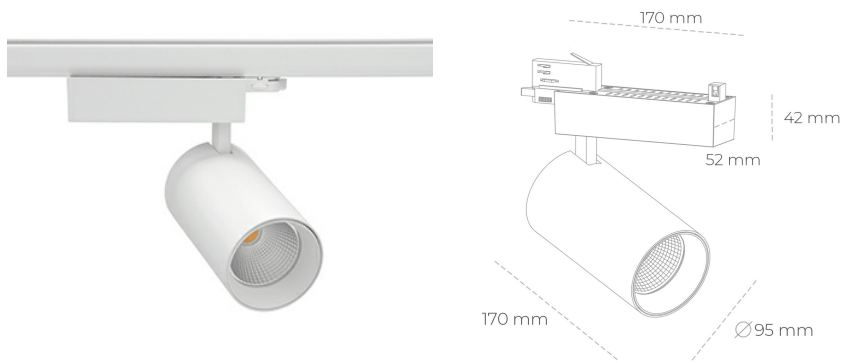

## SPOTLIGHT SNIPER N 840 10W 15° WHITE | ON/OFF

Article number: N015-K0003-RF840-H7-N15-ZA01\_250-S4-###

LED	COB
Light colour	4000 [K]
CRI	80
Led chip flux	1419 [lm]
Luminous flux	1135 [lm]
System power	10 [W]
Luminaire Efficiency	114 [lm/W]
Beam angle	15°
Controller	ON/OFF
MacAdam	3 SDCM

### Spotlight LED

Track mounted LED spotlight. Aluminium housing. Ceiling base installation possible. Available in white, black and grey. Any RAL palette colour available on enquiry. Reflector beams available: 15° 30° and 45°. Maximum power is 30W

### LUMINAIRE

Weight	1,33 [kg]
Protection rating IP , IK , class	IP 20, IK 3,
Luminaire colour	WHITE
Cover	Glass
Operating voltage	220-240V 50-60Hz

Note: All data are typical values. Tolerance of measurements +/-10% System features may change with product improvements due to technical advances.