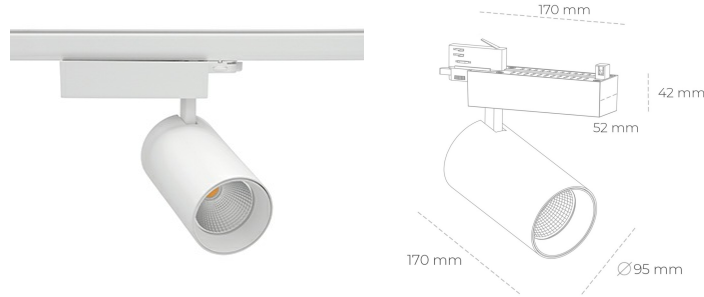

SPOTLIGHT SNIPER N 840 10W 15° WHITE | ON/OFF

Article number: N015-K0003-RF840-H7-N15-ZA01_250-S4-###

LED	COB
Light colour	4000 [K]
CRI	80
Led chip flux	1419 [lm]
Luminous flux	1135 [lm]
System power	10 [W]
Luminaire Efficiency	114 [lm/W]
Beam angle	15°
Controller	ON/OFF
MacAdam	3 SDCM

Spotlight LED

Track mounted LED spotlight. Aluminium housing. Ceiling base installation possible. Available in white, black and grey. Any RAL palette colour available on enquiry. Reflector beams available: 15° 30° and 45° . Maximum power is 30W

LUMINAIRE

Weight	1.33 [kg]
Protection rating IP , IK , class	IP 20, IK 3,
Luminaire colour	WHITE
Cover	Glass
Operating voltage	220-240V 50-60Hz

Note: All data are typical values. Tolerance of measurements +/-10%
System features may change with product improvements due to technical advances.