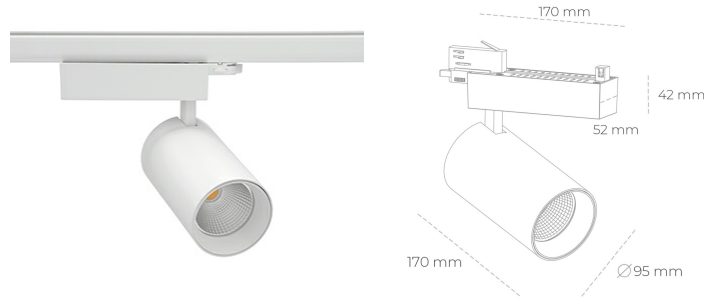

# SPOTLIGHT SNIPER N 835 31W 45° WHITE | ON/OFF

Article number: N015-K0003-RF835-H7-N45-ZA03\_800-S4-###

LED	COB
Light colour	3500 [K]
CRI	80
Led chip flux	4453 [lm]
Luminous flux	3562 [lm]
System power	31 [W]
Luminaire Efficiency	115 [lm/W]
Beam angle	45°
Controller	ON/OFF
MacAdam	3 SDCM

## Spotlight LED

Track mounted LED spotlight. Aluminium housing. Ceiling base installation possible. Available in white, black and grey. Any RAL palette colour available on enquiry. Reflector beams available: 15° 30° and 45° . Maximum power is 30W

## LUMINAIRE

Weight	1.33 [kg]
Protection rating IP , IK , class	IP 20, IK 3,
Luminaire colour	WHITE
Cover	Glass
Operating voltage	220-240V 50-60Hz

Note: All data are typical values. Tolerance of measurements +/-10%  
System features may change with product improvements due to technical advances.