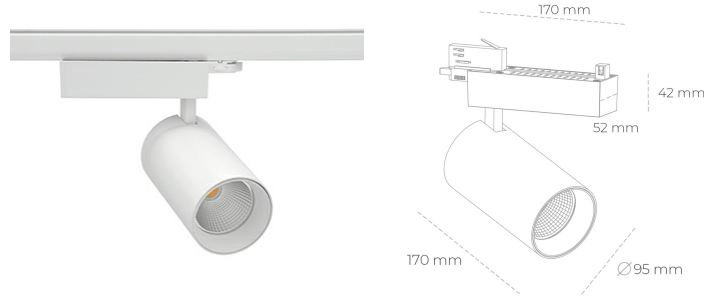

SPOTLIGHT SNIPER N 835 23W 45° WHITE | ON/OFF

Article number: N015-K0003-RF835-H7-N45-ZA02_600-S4-###

LED	COB
Light colour	3500 [K]
CRI	80
Led chip flux	3340 [lm]
Luminous flux	2672 [lm]
System power	23 [W]
Luminaire Efficiency	116 [lm/W]
Beam angle	45°
Controller	ON/OFF
MacAdam	3 SDCM

Spotlight LED

Track mounted LED spotlight. Aluminium housing. Ceiling base installation possible. Available in white, black and grey. Any RAL palette colour available on enquiry. Reflector beams available: 15° 30° and 45° . Maximum power is 30W

LUMINAIRE

Weight	1.33 [kg]
Protection rating IP , IK , class	IP 20, IK 3,
Luminaire colour	WHITE
Cover	Glass
Operating voltage	220-240V 50-60Hz

Note: All data are typical values. Tolerance of measurements +/-10%
System features may change with product improvements due to technical advances.