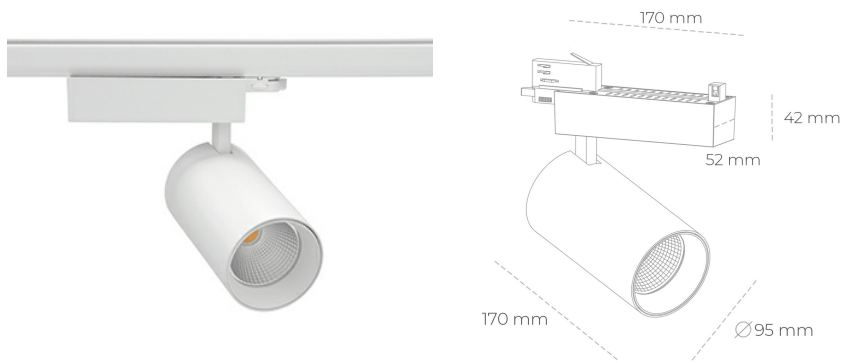

SPOTLIGHT SNIPER N 835 21W 45° WHITE | ON/OFF

Article number: N015-K0003-RF835-H7-N45-ZA02_550-S4-###

LED	COB
Light colour	3500 [K]
CRI	80
Led chip flux	3061 [lm]
Luminous flux	2448 [lm]
System power	21 [W]
Luminaire Efficiency	117 [lm/W]
Beam angle	45°
Controller	ON/OFF
MacAdam	3 SDCM

Spotlight LED

Track mounted LED spotlight. Aluminium housing. Ceiling base installation possible. Available in white, black and grey. Any RAL palette colour available on enquiry. Reflector beams available: 15° 30° and 45°. Maximum power is 30W

LUMINAIRE

Weight	1,33 [kg]
Protection rating IP , IK , class	IP 20, IK 3,
Luminaire colour	WHITE
Cover	Glass
Operating voltage	220-240V 50-60Hz

Note: All data are typical values. Tolerance of measurements +/-10% System features may change with product improvements due to technical advances.