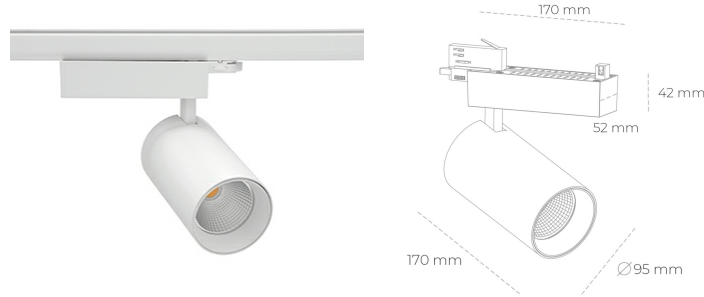

SPOTLIGHT SNIPER N 835 23W 30° WHITE | ON/OFF

Article number: N015-K0003-RF835-H7-N30-ZA02_600-S4-###

LED	COB
Light colour	3500 [K]
CRI	80
Led chip flux	3340 [lm]
Luminous flux	2672 [lm]
System power	23 [W]
Luminaire Efficiency	116 [lm/W]
Beam angle	30°
Controller	ON/OFF
MacAdam	3 SDCM

Spotlight LED

Track mounted LED spotlight. Aluminium housing. Ceiling base installation possible. Available in white, black and grey. Any RAL palette colour available on enquiry. Reflector beams available: 15° 30° and 45° . Maximum power is 30W

LUMINAIRE

Weight	1.33 [kg]
Protection rating IP , IK , class	IP 20, IK 3,
Luminaire colour	WHITE
Cover	Glass
Operating voltage	220-240V 50-60Hz

Note: All data are typical values. Tolerance of measurements +/-10%
System features may change with product improvements due to technical advances.