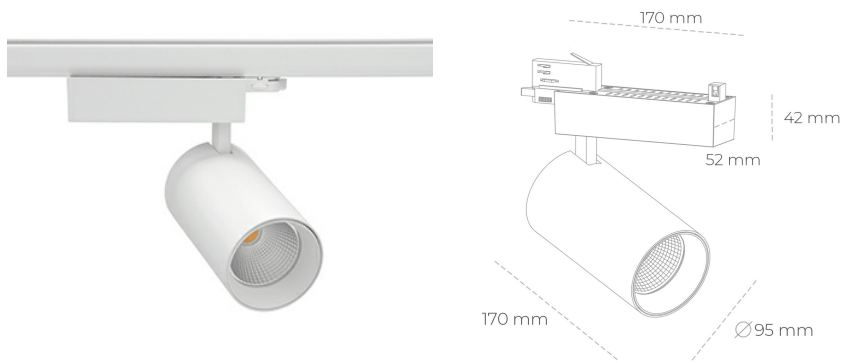

## SPOTLIGHT SNIPER N 835 10W 30° WHITE | ON/OFF

Article number: N015-K0003-RF835-H7-N30-ZA01\_250-S4-###

LED	COB
Light colour	3500 [K]
CRI	80
Led chip flux	1391 [lm]
Luminous flux	1112 [lm]
System power	10 [W]
Luminaire Efficiency	111 [lm/W]
Beam angle	30°
Controller	ON/OFF
MacAdam	3 SDCM

### Spotlight LED

Track mounted LED spotlight. Aluminium housing. Ceiling base installation possible. Available in white, black and grey. Any RAL palette colour available on enquiry. Reflector beams available: 15° 30° and 45°. Maximum power is 30W

### LUMINAIRE

Weight	1,33 [kg]
Protection rating IP , IK , class	IP 20, IK 3,
Luminaire colour	WHITE
Cover	Glass
Operating voltage	220-240V 50-60Hz

Note: All data are typical values. Tolerance of measurements +/-10% System features may change with product improvements due to technical advances.