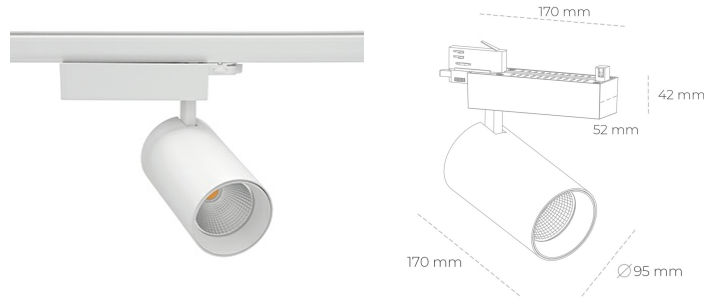

SPOTLIGHT SNIPER N 835 19W 15° WHITE | ON/OFF

Article number: N015-K0003-RF835-H7-N15-ZA01_500-S4-###

LED	COB
Light colour	3500 [K]
CRI	80
Led chip flux	2783 [lm]
Luminous flux	2226 [lm]
System power	19 [W]
Luminaire Efficiency	117 [lm/W]
Beam angle	15°
Controller	ON/OFF
MacAdam	3 SDCM

Spotlight LED

Track mounted LED spotlight. Aluminium housing. Ceiling base installation possible. Available in white, black and grey. Any RAL palette colour available on enquiry. Reflector beams available: 15° 30° and 45° . Maximum power is 30W

LUMINAIRE

Weight	1.33 [kg]
Protection rating IP , IK , class	IP 20, IK 3,
Luminaire colour	WHITE
Cover	Glass
Operating voltage	220-240V 50-60Hz

Note: All data are typical values. Tolerance of measurements +/-10%
System features may change with product improvements due to technical advances.