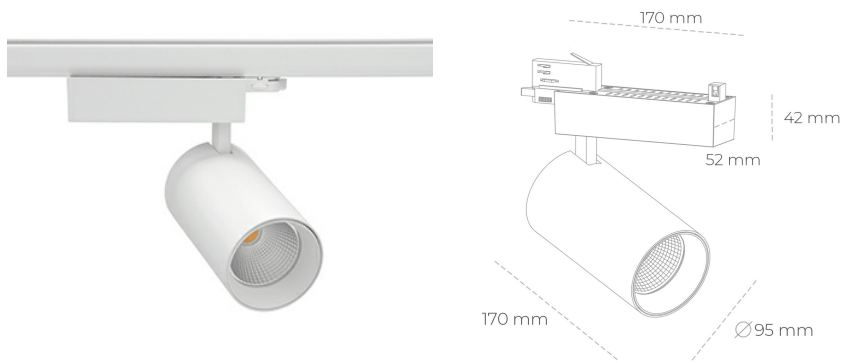

SPOTLIGHT SNIPER N 830 25W 45° WHITE | ON/OFF

Article number: N015-K0003-RF830-H7-N45-ZA02_650-S4-###

LED	COB
Light colour	3000 [K]
CRI	80
Led chip flux	3538 [lm]
Luminous flux	2830 [lm]
System power	25 [W]
Luminaire Efficiency	[lm/W]
Beam angle	45°
Controller	ON/OFF
MacAdam	3 SDCM

Spotlight LED

Track mounted LED spotlight. Aluminium housing. Ceiling base installation possible. Available in white, black and grey. Any RAL palette colour available on enquiry. Reflector beams available: 15° 30° and 45°. Maximum power is 30W

LUMINAIRE

Weight	1,33 [kg]
Protection rating IP , IK , class	IP 20, IK 3,
Luminaire colour	Glass
Cover	220-240V 50-60Hz
Operating voltage	

Note: All data are typical values. Tolerance of measurements +/-10% System features may change with product improvements due to technical advances.