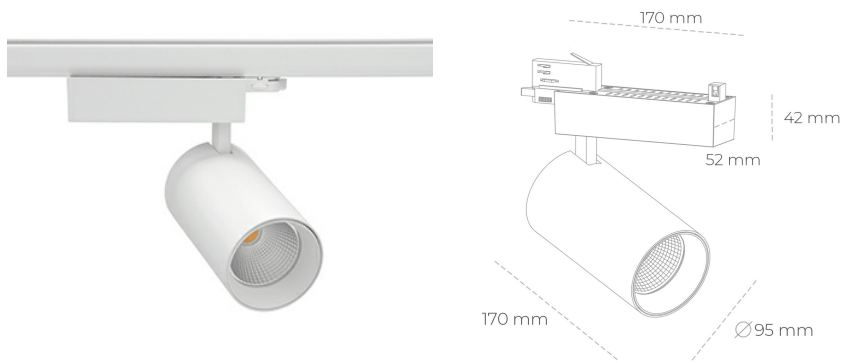

## SPOTLIGHT SNIPER N 830 31W 30° WHITE | ON/OFF

Article number: N015-K0003-RF830-H7-N30-ZA03\_800-S4-###

LED	COB
Light colour	3000 [K]
CRI	80
Led chip flux	4355 [lm]
Luminous flux	3484 [lm]
System power	31 [W]
Luminaire Efficiency	112 [lm/W]
Beam angle	30°
Controller	ON/OFF
MacAdam	3 SDCM

### Spotlight LED

Track mounted LED spotlight. Aluminium housing. Ceiling base installation possible. Available in white, black and grey. Any RAL palette colour available on enquiry. Reflector beams available: 15° 30° and 45° . Maximum power is 30W

### LUMINAIRE

Weight	1,33 [kg]
Protection rating IP , IK , class	IP 20, IK 3,
Luminaire colour	WHITE
Cover	Glass
Operating voltage	220-240V 50-60Hz

Note: All data are typical values. Tolerance of measurements +/-10% System features may change with product improvements due to technical advances.