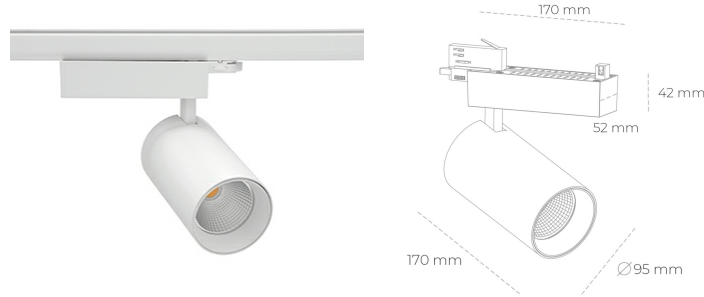

SPOTLIGHT SNIPER N 830 25W 30° WHITE | ON/OFF

Article number: N015-K0003-RF830-H7-N30-ZA02_650-S4-###

LED	COB
Light colour	3000 [K]
CRI	80
Led chip flux	3538 [lm]
Luminous flux	2830 [lm]
System power	25 [W]
Luminaire Efficiency	113 [lm/W]
Beam angle	30°
Controller	ON/OFF
MacAdam	3 SDCM

Spotlight LED

Track mounted LED spotlight. Aluminium housing. Ceiling base installation possible. Available in white, black and grey. Any RAL palette colour available on enquiry. Reflector beams available: 15° 30° and 45° . Maximum power is 30W

LUMINAIRE

Weight	1.33 [kg]
Protection rating IP , IK , class	IP 20, IK 3,
Luminaire colour	WHITE
Cover	Glass
Operating voltage	220-240V 50-60Hz

Note: All data are typical values. Tolerance of measurements +/-10%
System features may change with product improvements due to technical advances.