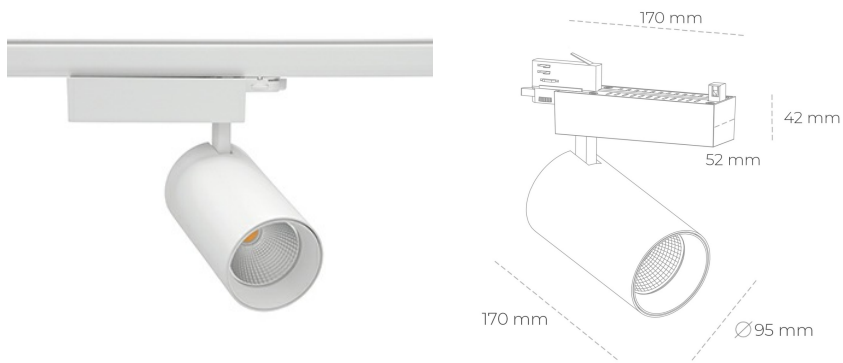

SPOTLIGHT SNIPER N 830 25W 30° WHITE | ON/OFF

Article number: N015-K0003-RF830-H7-N30-ZA02_650-S4-###

LED	COB
Light colour	3000 [K]
CRI	80
Led chip flux	3538 [lm]
Luminous flux	2830 [lm]
System power	25 [W]
Luminaire Efficiency	113 [lm/W]
Beam angle	30°
Controller	ON/OFF
MacAdam	3 SDCM

Spotlight LED

Track mounted LED spotlight. Aluminium housing. Ceiling base installation possible. Available in white, black and grey. Any RAL palette colour available on enquiry. Reflector beams available: 15° 30° and 45°. Maximum power is 30W

LUMINAIRE

Weight	1,33 [kg]
Protection rating IP , IK , class	IP 20, IK 3,
Luminaire colour	WHITE
Cover	Glass
Operating voltage	220-240V 50-60Hz

Note: All data are typical values. Tolerance of measurements +/-10% System features may change with product improvements due to technical advances.