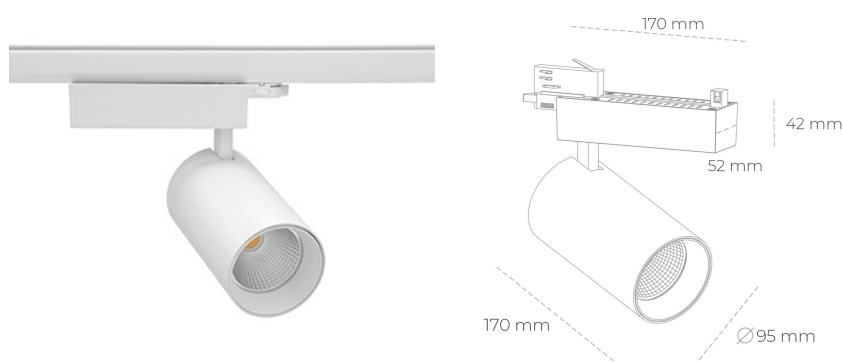

SPOTLIGHT SNIPER N 830 10W 15° WHITE | ON/OFF

Article number: N015-K0003-RF830-H7-N15-ZA01_250-S4-###

LED	COB
Light colour	3000 [K]
CRI	80
Led chip flux	1361 [lm]
Luminous flux	1088 [lm]
System power	10 [W]
Luminaire Efficiency	109 [lm/W]
Beam angle	15°
Controller	ON/OFF
MacAdam	3 SDCM

Spotlight LED

Track mounted LED spotlight. Aluminium housing. Ceiling base installation possible. Available in white, black and grey. Any RAL palette colour available on enquiry. Reflector beams available: 15° 30° and 45° . Maximum power is 30W

LUMINAIRE

Weight	1,33 [kg]
Protection rating IP , IK , class	IP 20, IK 3,
Luminaire colour	WHITE
Cover	Glass
Operating voltage	220-240V 50-60Hz

Note: All data are typical values. Tolerance of measurements +/-10% System features may change with product improvements due to technical advances.