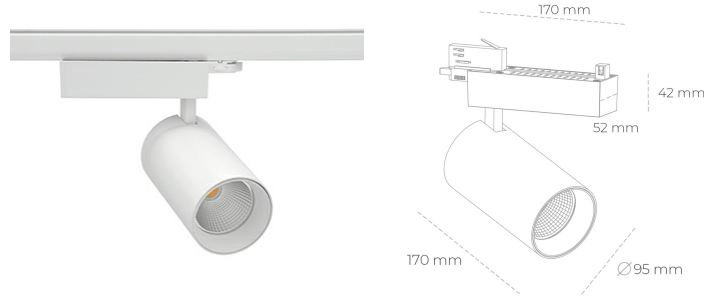

SPOTLIGHT SNIPER N 827 27W 45° WHITE | ON/OFF

Article number: N015-K0003-RF827-H7-N45-ZA02_700-S4-###

LED	COB
Light colour	2700 [K]
CRI	80
Led chip flux	3772 [lm]
Luminous flux	3017 [lm]
System power	27 [W]
Luminaire Efficiency	112 [lm/W]
Beam angle	45°
Controller	ON/OFF
MacAdam	3 SDCM

Spotlight LED

Track mounted LED spotlight. Aluminium housing. Ceiling base installation possible. Available in white, black and grey. Any RAL palette colour available on enquiry. Reflector beams available: 15° 30° and 45° . Maximum power is 30W

LUMINAIRE

Weight	1.33 [kg]
Protection rating IP , IK , class	IP 20, IK 3,
Luminaire colour	WHITE
Cover	Glass
Operating voltage	220-240V 50-60Hz

Note: All data are typical values. Tolerance of measurements +/-10%
System features may change with product improvements due to technical advances.