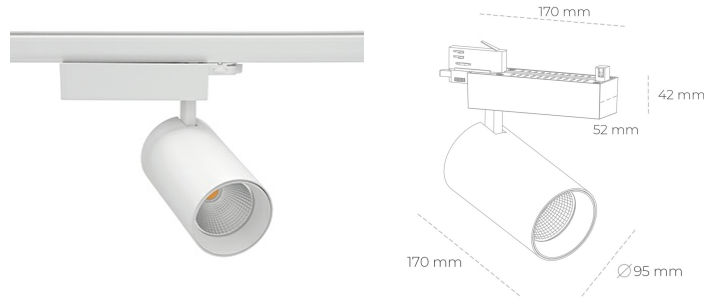

SPOTLIGHT SNIPER N 827 27W 30° WHITE | ON/OFF

Article number: N015-K0003-RF827-H7-N30-ZA02_700-S4-###

LED	COB
Light colour	2700 [K]
CRI	80
Led chip flux	3772 [lm]
Luminous flux	3017 [lm]
System power	27 [W]
Luminaire Efficiency	112 [lm/W]
Beam angle	30°
Controller	ON/OFF
MacAdam	3 SDCM

Spotlight LED

Track mounted LED spotlight. Aluminium housing. Ceiling base installation possible. Available in white, black and grey. Any RAL palette colour available on enquiry. Reflector beams available: 15° 30° and 45° . Maximum power is 30W

LUMINAIRE

Weight	1.33 [kg]
Protection rating IP , IK , class	IP 20, IK 3,
Luminaire colour	WHITE
Cover	Glass
Operating voltage	220-240V 50-60Hz

Note: All data are typical values. Tolerance of measurements +/-10%
System features may change with product improvements due to technical advances.