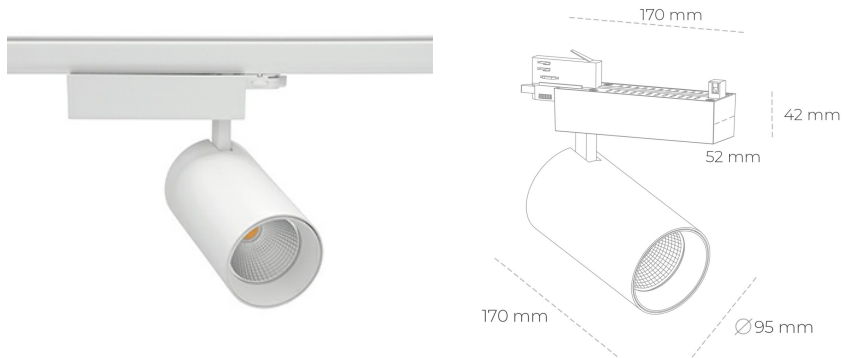

SPOTLIGHT SNIPER N 940 23W 45° WHITE PREMIUM WHITE ON/OFF

Article number: N015-K0003-PW940-HA-N45-ZA02_600-S4-###

LED	COB
Light colour	4000 [K] PREMIUM WHITE
CRI	90
Led chip flux	3157 [lm]
Luminous flux	2525 [lm]
System power	23 [W]
Luminaire Efficiency	110 [lm/W]
Beam angle	45°
Controller	ON/OFF
MacAdam	3 SDCM

Spotlight LED

Track mounted LED spotlight. Aluminium housing. Ceiling base installation possible. Available in white, black and grey. Any RAL palette colour available on enquiry. Reflector beams available: 15° 30° and 45° . Maximum power is 30W

LUMINAIRE

Weight	1,33 [kg]
Protection rating IP , IK , class	IP 20, IK 3,
Luminaire colour	WHITE
Cover	Glass
Operating voltage	220-240V 50-60Hz

Note: All data are typical values. Tolerance of measurements +/-10% System features may change with product improvements due to technical advances.