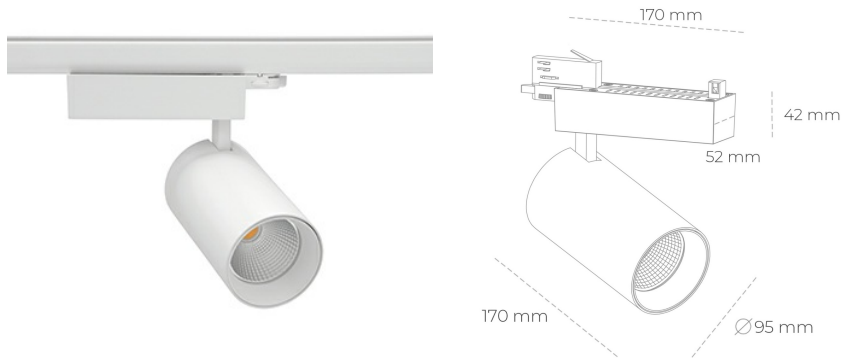

SPOTLIGHT SNIPER N 940 21W 45° WHITE PREMIUM WHITE ON/OFF

Article number: N015-K0003-PW940-HA-N45-ZA02_550-S4-###

LED	COB
Light colour	4000 [K] PREMIUM WHITE
CRI	90
Led chip flux	2912 [lm]
Luminous flux	2329 [lm]
System power	21 [W]
Luminaire Efficiency	111 [lm/W]
Beam angle	45°
Controller	ON/OFF
MacAdam	3 SDCM

Spotlight LED

Track mounted LED spotlight. Aluminium housing. Ceiling base installation possible. Available in white, black and grey. Any RAL palette colour available on enquiry. Reflector beams available: 15° 30° and 45°. Maximum power is 30W

LUMINAIRE

Weight	1,33 [kg]
Protection rating IP , IK , class	IP 20, IK 3,
Luminaire colour	WHITE
Cover	Glass
Operating voltage	220-240V 50-60Hz

Note: All data are typical values. Tolerance of measurements +/-10% System features may change with product improvements due to technical advances.