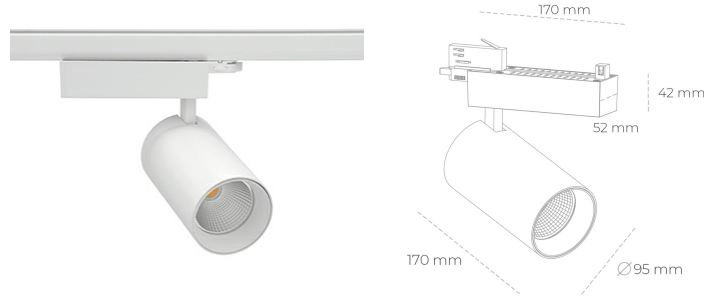

SPOTLIGHT SNIPER N 940 14W 45° WHITE PREMIUM WHITE ON/OFF

Article number: N015-K0003-PW940-HA-N45-ZA01_350-S4-###

LED	COB
Light colour	4000 [K] PREMIUM WHITE
CRI	
Led chip flux	90
Luminous flux	1887 [lm]
System power	1509 [lm]
Luminaire Efficiency	14 [W]
Beam angle	108 [lm/W]
Controller	45°
MacAdam	ON/OFF 3 SDCM

Spotlight LED

Track mounted LED spotlight. Aluminium housing. Ceiling base installation possible. Available in white, black and grey. Any RAL palette colour available on enquiry. Reflector beams available: 15° 30° and 45° . Maximum power is 30W

LUMINAIRE

Weight	1.33 [kg]
Protection rating IP , IK , class	IP 20, IK 3,
Luminaire colour	WHITE
Cover	Glass
Operating voltage	220-240V 50-60Hz

Note: All data are typical values. Tolerance of measurements +/-10%
System features may change with product improvements due to technical advances.