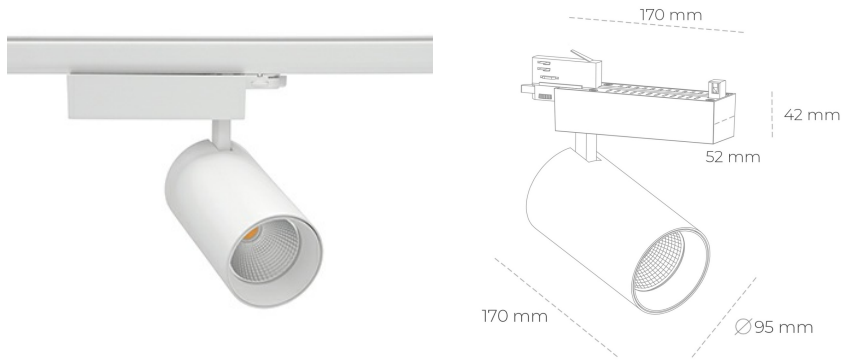

SPOTLIGHT SNIPER N 940 27W 30° WHITE PREMIUM WHITE ON/OFF

Article number: N015-K0003-PW940-HA-N30-ZA02_700-S4-###

LED	COB
Light colour	4000 [K] PREMIUM WHITE
CRI	90
Led chip flux	3634 [lm]
Luminous flux	2907 [lm]
System power	27 [W]
Luminaire Efficiency	108 [lm/W]
Beam angle	30°
Controller	ON/OFF
MacAdam	3 SDCM

Spotlight LED

Track mounted LED spotlight. Aluminium housing. Ceiling base installation possible. Available in white, black and grey. Any RAL palette colour available on enquiry. Reflector beams available: 15° 30° and 45° . Maximum power is 30W

LUMINAIRE

Weight	1,33 [kg]
Protection rating IP , IK , class	IP 20, IK 3,
Luminaire colour	WHITE
Cover	Glass
Operating voltage	220-240V 50-60Hz

Note: All data are typical values. Tolerance of measurements +/-10% System features may change with product improvements due to technical advances.