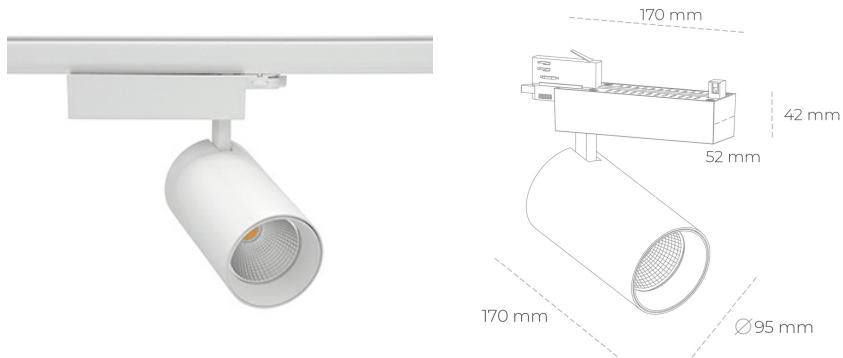

SPOTLIGHT SNIPER N 940 25W 30° WHITE PREMIUM WHITE ON/OFF

Article number: N015-K0003-PW940-HA-N30-ZA02_650-S4-###

LED	COB
Light colour	4000 [K] PREMIUM WHITE
CRI	90
Led chip flux	3398 [lm]
Luminous flux	2718 [lm]
System power	25 [W]
Luminaire Efficiency	109 [lm/W]
Beam angle	30°
Controller	ON/OFF
MacAdam	3 SDCM

Spotlight LED

Track mounted LED spotlight. Aluminium housing. Ceiling base installation possible. Available in white, black and grey. Any RAL palette colour available on enquiry. Reflector beams available: 15° 30° and 45° . Maximum power is 30W

LUMINAIRE

Weight	1,33 [kg]
Protection rating IP , IK , class	IP 20, IK 3,
Luminaire colour	WHITE
Cover	Glass
Operating voltage	220-240V 50-60Hz

Note: All data are typical values. Tolerance of measurements +/-10% System features may change with product improvements due to technical advances.