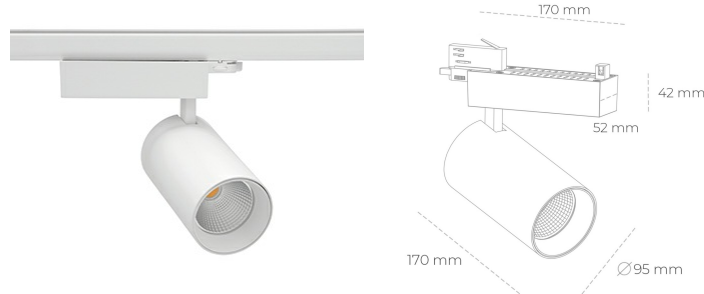

# SPOTLIGHT SNIPER N 940 21W 30° WHITE PREMIUM WHITE ON/OFF

Article number: N015-K0003-PW940-HA-N30-ZA02\_550-S4-###

LED	COB
Light colour	4000 [K] PREMIUM WHITE
CRI	
Led chip flux	90
Luminous flux	2912 [lm]
System power	2329 [lm]
Luminaire Efficiency	21 [W]
Beam angle	111 [lm/W]
Controller	30°
MacAdam	ON/OFF 3 SDCM

### Spotlight LED

Track mounted LED spotlight. Aluminium housing. Ceiling base installation possible. Available in white, black and grey. Any RAL palette colour available on enquiry. Reflector beams available: 15° 30° and 45° . Maximum power is 30W

### LUMINAIRE

Weight	1.33 [kg]
Protection rating IP , IK , class	IP 20, IK 3,
Luminaire colour	WHITE
Cover	Glass
Operating voltage	220-240V 50-60Hz

Note: All data are typical values. Tolerance of measurements +/-10%  
System features may change with product improvements due to technical advances.