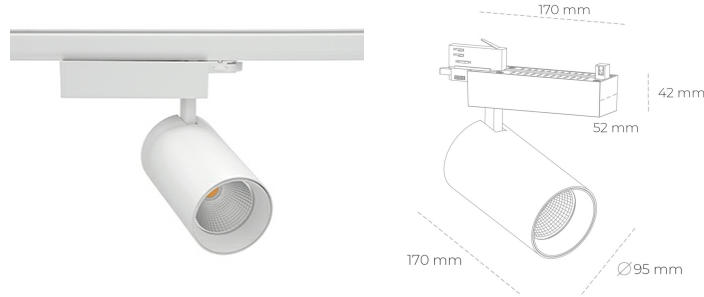

SPOTLIGHT SNIPER N 940 31W 15° WHITE PREMIUM WHITE ON/OFF

Article number: N015-K0003-PW940-HA-N15-ZA03_800-S4-###

LED	COB
Light colour	4000 [K] PREMIUM WHITE
CRI	
Led chip flux	90
Luminous flux	4097 [lm]
System power	3277 [lm]
Luminaire Efficiency	31 [W]
Beam angle	106 [lm/W]
Controller	15°
MacAdam	ON/OFF 3 SDCM

Spotlight LED

Track mounted LED spotlight. Aluminium housing. Ceiling base installation possible. Available in white, black and grey. Any RAL palette colour available on enquiry. Reflector beams available: 15° 30° and 45° . Maximum power is 30W

LUMINAIRE

Weight	1.33 [kg]
Protection rating IP , IK , class	IP 20, IK 3,
Luminaire colour	WHITE
Cover	Glass
Operating voltage	220-240V 50-60Hz

Note: All data are typical values. Tolerance of measurements +/-10%
System features may change with product improvements due to technical advances.