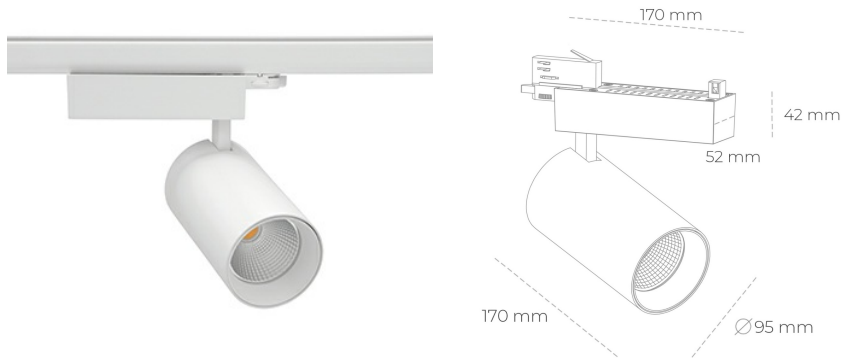

SPOTLIGHT SNIPER N 940 31W 15° WHITE PREMIUM WHITE ON/OFF

Article number: N015-K0003-PW940-HA-N15-ZA03_800-S4-###

LED	COB
Light colour	4000 [K] PREMIUM WHITE
CRI	90
Led chip flux	4097 [lm]
Luminous flux	3277 [lm]
System power	31 [W]
Luminaire Efficiency	106 [lm/W]
Beam angle	15°
Controller	ON/OFF
MacAdam	3 SDCM

Spotlight LED

Track mounted LED spotlight. Aluminium housing. Ceiling base installation possible. Available in white, black and grey. Any RAL palette colour available on enquiry. Reflector beams available: 15° 30° and 45° . Maximum power is 30W

LUMINAIRE

Weight	1,33 [kg]
Protection rating IP , IK , class	IP 20, IK 3,
Luminaire colour	WHITE
Cover	Glass
Operating voltage	220-240V 50-60Hz

Note: All data are typical values. Tolerance of measurements +/-10% System features may change with product improvements due to technical advances.