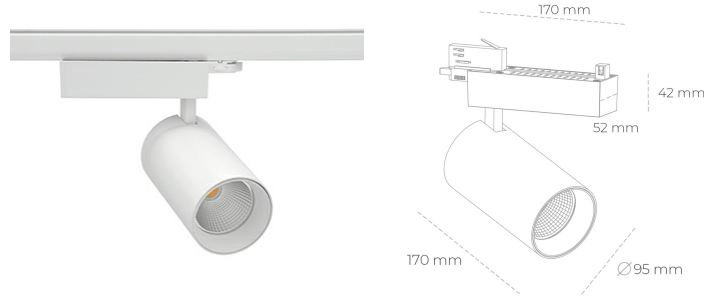

# SPOTLIGHT SNIPER N 930 25W 45° WHITE PREMIUM COLOR ON/OFF

Article number: N015-K0003-PC930-HA-N45-ZA02\_650-S4-###

LED	COB
Light colour	3000 [K] PREMIUM COLOR
CRI	COLOR
Led chip flux	90
Luminous flux	2776 [lm]
System power	2220 [lm]
Luminaire Efficiency	25 [W]
Beam angle	89 [lm/W]
Controller	45°
MacAdam	ON/OFF
	3 SDCM

### Spotlight LED

Track mounted LED spotlight. Aluminium housing. Ceiling base installation possible. Available in white, black and grey. Any RAL palette colour available on enquiry. Reflector beams available: 15° 30° and 45° . Maximum power is 30W

### LUMINAIRE

Weight	1.33 [kg]
Protection rating IP , IK , class	IP 20, IK 3,
Luminaire colour	WHITE
Cover	Glass
Operating voltage	220-240V 50-60Hz

Note: All data are typical values. Tolerance of measurements +/-10%  
System features may change with product improvements due to technical advances.