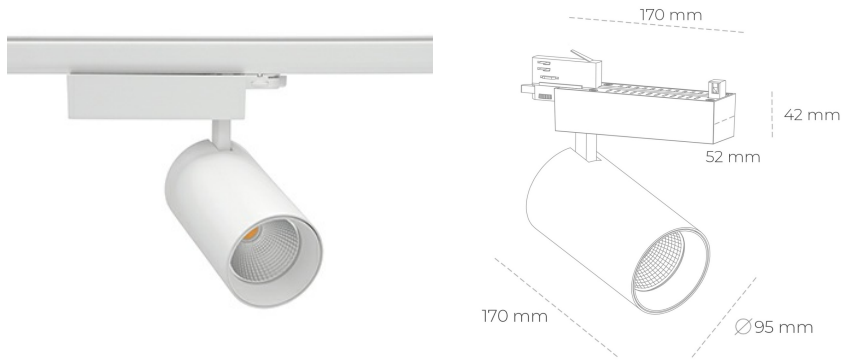

SPOTLIGHT SNIPER N 930 20W 45° WHITE PREMIUM COLOR ON/OFF

Article number: N015-K0003-PC930-HA-N45-ZA01_500-S4-###

LED	COB
Light colour	3000 [K] PREMIUM COLOR
CRI	90
Led chip flux	2200 [lm]
Luminous flux	1760 [lm]
System power	20 [W]
Luminaire Efficiency	[lm/W]
Beam angle	45°
Controller	ON/OFF
MacAdam	3 SDCM

Spotlight LED

Track mounted LED spotlight. Aluminium housing. Ceiling base installation possible. Available in white, black and grey. Any RAL palette colour available on enquiry. Reflector beams available: 15° 30° and 45°. Maximum power is 30W

LUMINAIRE

Weight	1,33 [kg]
Protection rating IP , IK , class	IP 20, IK 3,
Luminaire colour	Glass
Cover	220-240V 50-60Hz
Operating voltage	

Note: All data are typical values. Tolerance of measurements +/-10% System features may change with product improvements due to technical advances.