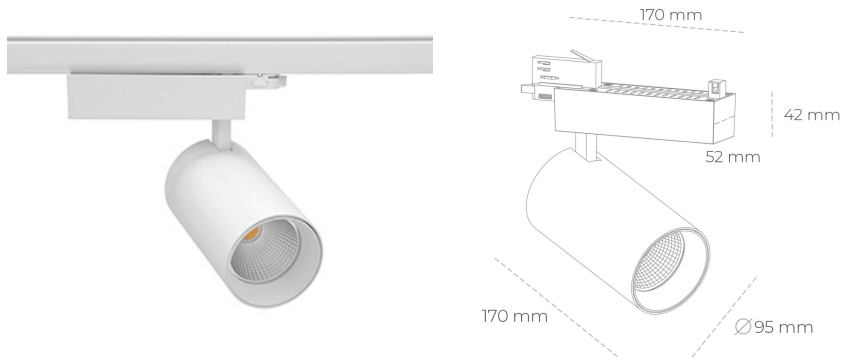

## SPOTLIGHT SNIPER N 930 20W 45° WHITE PREMIUM COLOR ON/OFF

Article number: N015-K0003-PC930-HA-N45-ZA01\_500-S4-###

LED	COB
Light colour	3000 [K] PREMIUM COLOR
CRI	90
Led chip flux	2200 [lm]
Luminous flux	1760 [lm]
System power	20 [W]
Luminaire Efficiency	88 [lm/W]
Beam angle	45°
Controller	ON/OFF
MacAdam	3 SDCM

### Spotlight LED

Track mounted LED spotlight. Aluminium housing. Ceiling base installation possible. Available in white, black and grey. Any RAL palette colour available on enquiry. Reflector beams available: 15° 30° and 45° . Maximum power is 30W

### LUMINAIRE

Weight	1,33 [kg]
Protection rating IP , IK , class	IP 20, IK 3,
Luminaire colour	WHITE
Cover	Glass
Operating voltage	220-240V 50-60Hz

Note: All data are typical values. Tolerance of measurements +/-10% System features may change with product improvements due to technical advances.