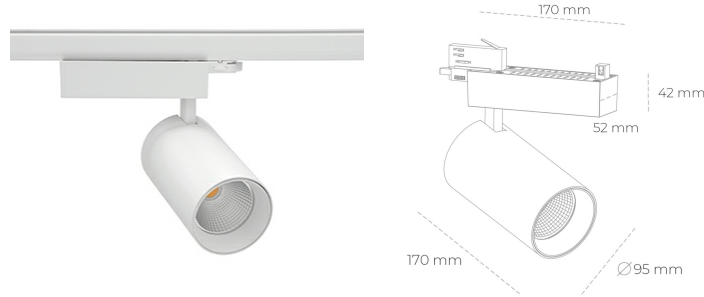

SPOTLIGHT SNIPER N 930 31W 30° WHITE PREMIUM COLOR ON/OFF

Article number: N015-K0003-PC930-HA-N30-ZA03_800-S4-###

LED	COB
Light colour	3000 [K] PREMIUM COLOR
CRI	COLOR
Led chip flux	90
Luminous flux	3317 [lm]
System power	2653 [lm]
Luminaire Efficiency	31 [W]
Beam angle	86 [lm/W]
Controller	30°
MacAdam	ON/OFF
	3 SDCM

Spotlight LED

Track mounted LED spotlight. Aluminium housing. Ceiling base installation possible. Available in white, black and grey. Any RAL palette colour available on enquiry. Reflector beams available: 15° 30° and 45° . Maximum power is 30W

LUMINAIRE

Weight	1.33 [kg]
Protection rating IP , IK , class	IP 20, IK 3,
Luminaire colour	WHITE
Cover	Glass
Operating voltage	220-240V 50-60Hz

Note: All data are typical values. Tolerance of measurements +/-10%
System features may change with product improvements due to technical advances.