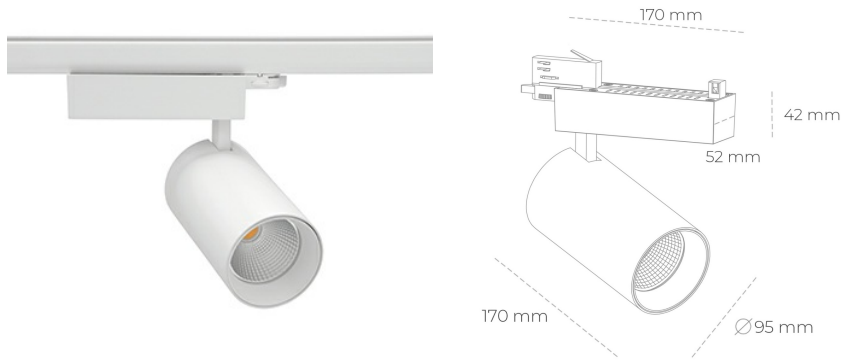

SPOTLIGHT SNIPER N 930 27W 30° WHITE PREMIUM COLOR ON/OFF

Article number: N015-K0003-PC930-HA-N30-ZA02_700-S4-###

LED	COB
Light colour	3000 [K] PREMIUM COLOR
CRI	90
Led chip flux	2960 [lm]
Luminous flux	2368 [lm]
System power	27 [W]
Luminaire Efficiency	88 [lm/W]
Beam angle	30°
Controller	ON/OFF
MacAdam	3 SDCM

Spotlight LED

Track mounted LED spotlight. Aluminium housing. Ceiling base installation possible. Available in white, black and grey. Any RAL palette colour available on enquiry. Reflector beams available: 15° 30° and 45° . Maximum power is 30W

LUMINAIRE

Weight	1,33 [kg]
Protection rating IP , IK , class	IP 20, IK 3,
Luminaire colour	WHITE
Cover	Glass
Operating voltage	220-240V 50-60Hz

Note: All data are typical values. Tolerance of measurements +/-10% System features may change with product improvements due to technical advances.