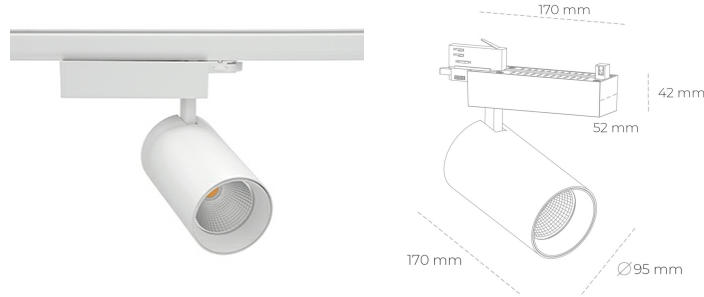

SPOTLIGHT SNIPER N 930 11W 30° WHITE PREMIUM COLOR ON/OFF

Article number: N015-K0003-PC930-HA-N30-ZA01_250-S4-###

LED	COB
Light colour	3000 [K] PREMIUM COLOR
CRI	COLOR
Led chip flux	90
Luminous flux	1145 [lm]
System power	916 [lm]
Luminaire Efficiency	11 [W]
Beam angle	83 [lm/W]
Controller	30°
MacAdam	ON/OFF
	3 SDCM

Spotlight LED

Track mounted LED spotlight. Aluminium housing. Ceiling base installation possible. Available in white, black and grey. Any RAL palette colour available on enquiry. Reflector beams available: 15° 30° and 45° . Maximum power is 30W

LUMINAIRE

Weight	1.33 [kg]
Protection rating IP , IK , class	IP 20, IK 3,
Luminaire colour	WHITE
Cover	Glass
Operating voltage	220-240V 50-60Hz

Note: All data are typical values. Tolerance of measurements +/-10%
System features may change with product improvements due to technical advances.