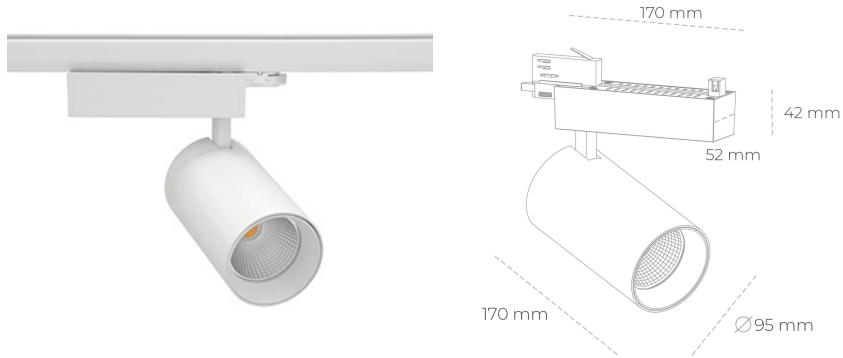

SPOTLIGHT SNIPER N 930 31W 15° WHITE PREMIUM COLOR ON/OFF

LED	COB
Light colour	3000 [K] PREMIUM COLOR
CRI	90
Led chip flux	3317 [lm]
Luminous flux	2653 [lm]
System power	31 [W]
Luminaire Efficiency	86 [lm/W]
Beam angle	15°
Controller	ON/OFF
MacAdam	3 SDCM

Spotlight LED

Track mounted LED spotlight. Aluminium housing. Ceiling base installation possible. Available in white, black and grey. Any RAL palette colour available on enquiry. Reflector beams available: 15° 30° and 45° . Maximum power is 30W

LUMINAIRE

Weight	1,33 [kg]
Protection rating IP , IK , class	IP 20, IK 3,
Luminaire colour	WHITE
Cover	Glass
Operating voltage	220-240V 50-60Hz

Note: All data are typical values. Tolerance of measurements +/-10% System features may change with product improvements due to technical advances.

OPTIONS

RAL colours on inquiry, honeycomb louver on inquiry , Casambi on inquiry, DALI on inquiry, Phase-cut dimming on inquiry.

Generated: 23.06.2024

+48 32 388 80 00

www.cora.pl
cora@cora.pl

Street: Ignatza Hakuby 18
41-914 Bytom, Polska