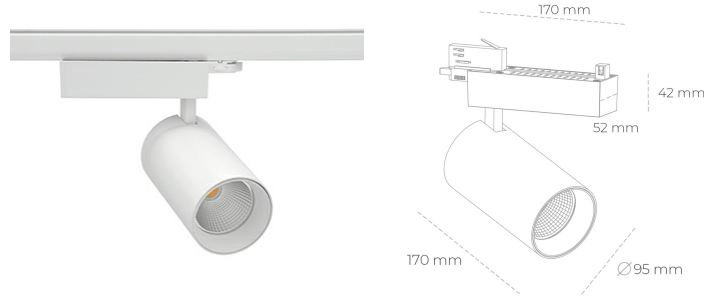

SPOTLIGHT SNIPER N 930 25W 15° WHITE PREMIUM COLOR ON/OFF

Article number: N015-K0003-PC930-HA-N15-ZA02_650-S4-###

| | |
|----------------------|------------------------------|
| LED | COB |
| Light colour | 3000 [K] PREMIUM COLOR |
| CRI | COLOR |
| Led chip flux | 90 |
| Luminous flux | 2776 [lm] |
| System power | 2220 [lm] |
| Luminaire Efficiency | 25 [W] |
| Beam angle | 89 [lm/W] |
| Controller | 15° |
| MacAdam | ON/OFF 3 SDCM |

Spotlight LED

Track mounted LED spotlight. Aluminium housing. Ceiling base installation possible. Available in white, black and grey. Any RAL palette colour available on enquiry. Reflector beams available: 15° 30° and 45° . Maximum power is 30W

LUMINAIRE

| | |
|-----------------------------------|------------------|
| Weight | 1.33 [kg] |
| Protection rating IP , IK , class | IP 20, IK 3, |
| Luminaire colour | WHITE |
| Cover | Glass |
| Operating voltage | 220-240V 50-60Hz |