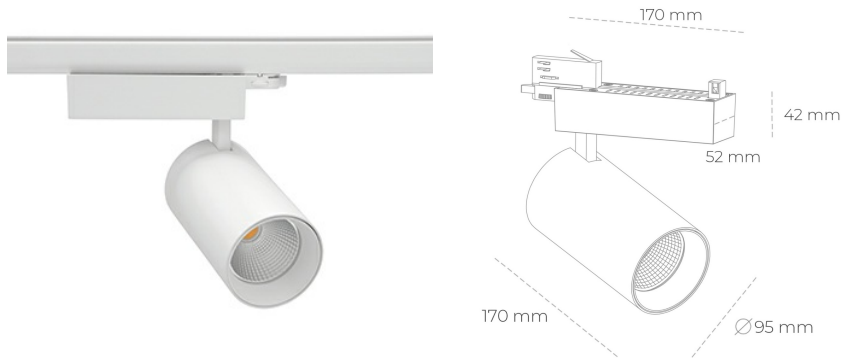

## SPOTLIGHT SNIPER N 930 14W 15° WHITE PREMIUM COLOR ON/OFF

Article number: N015-K0003-PC930-HA-N15-ZA01\_350-S4-###

LED	COB
Light colour	3000 [K] PREMIUM COLOR
CRI	90
Led chip flux	1583 [lm]
Luminous flux	1266 [lm]
System power	14 [W]
Luminaire Efficiency	90 [lm/W]
Beam angle	15°
Controller	ON/OFF
MacAdam	3 SDCM

### Spotlight LED

Track mounted LED spotlight. Aluminium housing. Ceiling base installation possible. Available in white, black and grey. Any RAL palette colour available on enquiry. Reflector beams available: 15° 30° and 45° . Maximum power is 30W

### LUMINAIRE

Weight	1,33 [kg]
Protection rating IP , IK , class	IP 20, IK 3,
Luminaire colour	WHITE
Cover	Glass
Operating voltage	220-240V 50-60Hz

Note: All data are typical values. Tolerance of measurements +/-10% System features may change with product improvements due to technical advances.