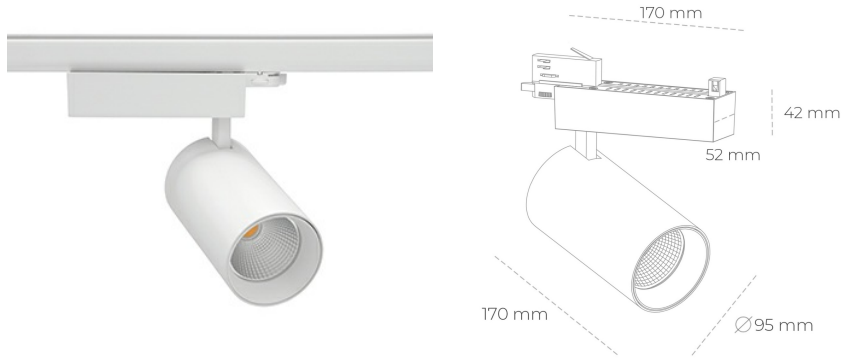

SPOTLIGHT SNIPER N 930 11W 15° WHITE PREMIUM COLOR ON/OFF

LED	COB
Light colour	3000 [K] PREMIUM COLOR
CRI	90
Led chip flux	1145 [lm]
Luminous flux	916 [lm]
System power	11 [W]
Luminaire Efficiency	83 [lm/W]
Beam angle	15°
Controller	ON/OFF
MacAdam	3 SDCM

Spotlight LED

Track mounted LED spotlight. Aluminium housing. Ceiling base installation possible. Available in white, black and grey. Any RAL palette colour available on enquiry. Reflector beams available: 15° 30° and 45° . Maximum power is 30W

LUMINAIRE

Weight	1,33 [kg]
Protection rating IP , IK , class	IP 20, IK 3,
Luminaire colour	WHITE
Cover	Glass
Operating voltage	220-240V 50-60Hz

Note: All data are typical values. Tolerance of measurements +/-10% System features may change with product improvements due to technical advances.

OPTIONS

RAL colours on inquiry, honeycomb louver on inquiry , Casambi on inquiry, DALI on inquiry, Phase-cut dimming on inquiry.

Generated: 21.06.2024

+48 32 388 80 00

www.cora.pl
cora@cora.pl

Street: Ignatza Hakuby 18
41-914 Bytom, Polska