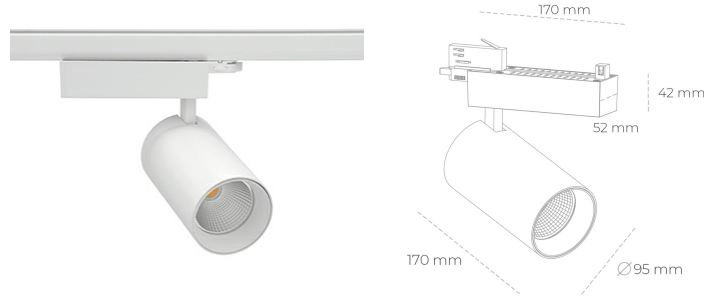

# SPOTLIGHT SNIPER N 930 23W 45° WHITE CRI97 ON/OFF

Article number: N015-K0003-HI930-H7-N45-ZA02\_600-S4-###

LED	COB
Light colour	3000 [K] CRI97
CRI	90
Led chip flux	2601 [lm]
Luminous flux	2080 [lm]
System power	23 [W]
Luminaire Efficiency	90 [lm/W]
Beam angle	45°
Controller	ON/OFF
MacAdam	3 SDCM

## Spotlight LED

Track mounted LED spotlight. Aluminium housing. Ceiling base installation possible. Available in white, black and grey. Any RAL palette colour available on enquiry. Reflector beams available: 15° 30° and 45° . Maximum power is 30W

## LUMINAIRE

Weight	1.33 [kg]
Protection rating IP , IK , class	IP 20, IK 3,
Luminaire colour	WHITE
Cover	Glass
Operating voltage	220-240V 50-60Hz

Note: All data are typical values. Tolerance of measurements +/-10%  
System features may change with product improvements due to technical advances.