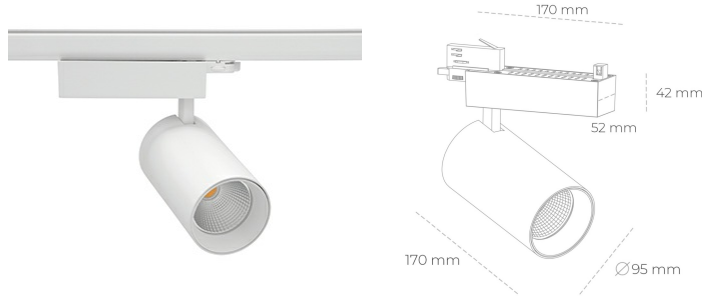

# SPOTLIGHT SNIPER N 930 19W 45° WHITE CRI97 ON/OFF

Article number: N015-K0003-HI930-H7-N45-ZA01\_500-S4-###

|                      |                |
|----------------------|----------------|
| LED                  | COB            |
| Light colour         | 3000 [K] CRI97 |
| CRI                  | 90             |
| Led chip flux        | 2199 [lm]      |
| Luminous flux        | 1759 [lm]      |
| System power         | 19 [W]         |
| Luminaire Efficiency | 93 [lm/W]      |
| Beam angle           | 45°            |
| Controller           | ON/OFF         |
| MacAdam              | 3 SDCM         |

## Spotlight LED

Track mounted LED spotlight. Aluminium housing. Ceiling base installation possible. Available in white, black and grey. Any RAL palette colour available on enquiry. Reflector beams available: 15° 30° and 45° . Maximum power is 30W

## LUMINAIRE

|                                   |                  |
|-----------------------------------|------------------|
| Weight                            | 1.33 [kg]        |
| Protection rating IP , IK , class | IP 20, IK 3,     |
| Luminaire colour                  | WHITE            |
| Cover                             | Glass            |
| Operating voltage                 | 220-240V 50-60Hz |