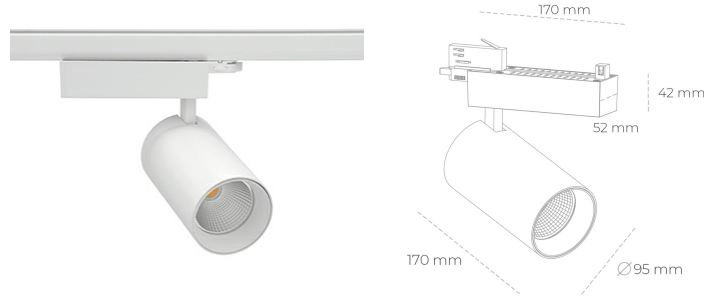

# SPOTLIGHT SNIPER N 930 10W 45° WHITE CRI97 ON/OFF

Article number: N015-K0003-HI930-H7-N45-ZA01\_250-S4-###

LED	COB
Light colour	3000 [K] CRI97
CRI	90
Led chip flux	1144 [lm]
Luminous flux	915 [lm]
System power	10 [W]
Luminaire Efficiency	92 [lm/W]
Beam angle	45°
Controller	ON/OFF
MacAdam	3 SDCM

## Spotlight LED

Track mounted LED spotlight. Aluminium housing. Ceiling base installation possible. Available in white, black and grey. Any RAL palette colour available on enquiry. Reflector beams available: 15° 30° and 45° . Maximum power is 30W

## LUMINAIRE

Weight	1.33 [kg]
Protection rating IP , IK , class	IP 20, IK 3,
Luminaire colour	WHITE
Cover	Glass
Operating voltage	220-240V 50-60Hz

Note: All data are typical values. Tolerance of measurements +/-10%  
System features may change with product improvements due to technical advances.