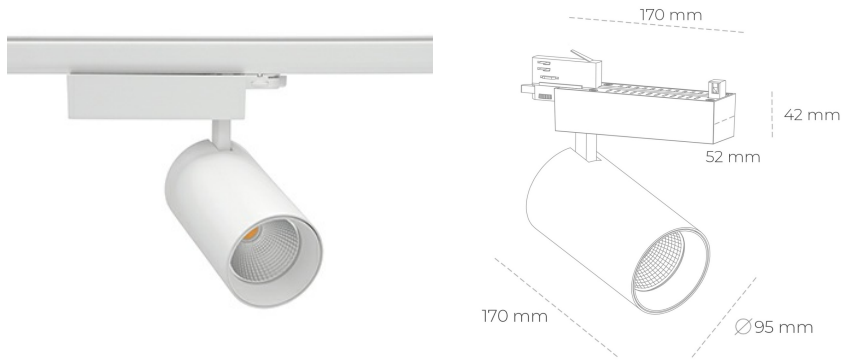

SPOTLIGHT SNIPER N 930 31W 30° WHITE CRI97 ON/OFF

Article number: N015-K0003-HI930-H7-N30-ZA03_800-S4-###

LED	COB
Light colour	3000 [K] CRI97
CRI	90
Led chip flux	3368 [lm]
Luminous flux	2694 [lm]
System power	31 [W]
Luminaire Efficiency	87 [lm/W]
Beam angle	30°
Controller	ON/OFF
MacAdam	3 SDCM

Spotlight LED

Track mounted LED spotlight. Aluminium housing. Ceiling base installation possible. Available in white, black and grey. Any RAL palette colour available on enquiry. Reflector beams available: 15° 30° and 45°. Maximum power is 30W

LUMINAIRE

Weight	1,33 [kg]
Protection rating IP , IK , class	IP 20, IK 3,
Luminaire colour	WHITE
Cover	Glass
Operating voltage	220-240V 50-60Hz

Note: All data are typical values. Tolerance of measurements +/-10% System features may change with product improvements due to technical advances.