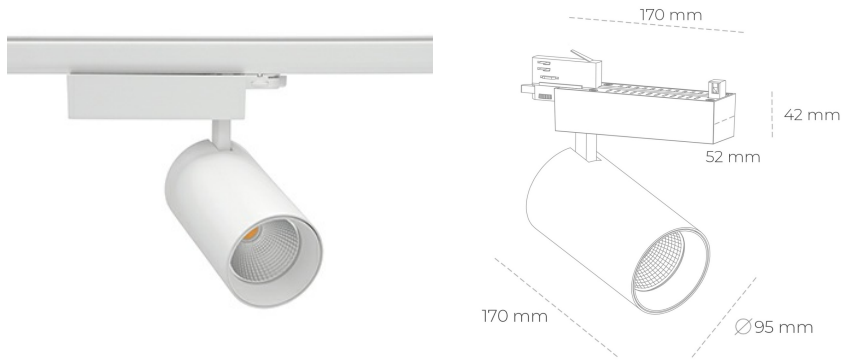

## SPOTLIGHT SNIPER N 930 27W 30° WHITE CRI97 ON/OFF

Article number: N015-K0003-HI930-H7-N30-ZA02\_700-S4-###

LED	COB
Light colour	3000 [K] CRI97
CRI	90
Led chip flux	2990 [lm]
Luminous flux	2392 [lm]
System power	27 [W]
Luminaire Efficiency	89 [lm/W]
Beam angle	30°
Controller	ON/OFF
MacAdam	3 SDCM

### Spotlight LED

Track mounted LED spotlight. Aluminium housing. Ceiling base installation possible. Available in white, black and grey. Any RAL palette colour available on enquiry. Reflector beams available: 15° 30° and 45°. Maximum power is 30W

### LUMINAIRE

Weight	1,33 [kg]
Protection rating IP , IK , class	IP 20, IK 3,
Luminaire colour	WHITE
Cover	Glass
Operating voltage	220-240V 50-60Hz

Note: All data are typical values. Tolerance of measurements +/-10% System features may change with product improvements due to technical advances.