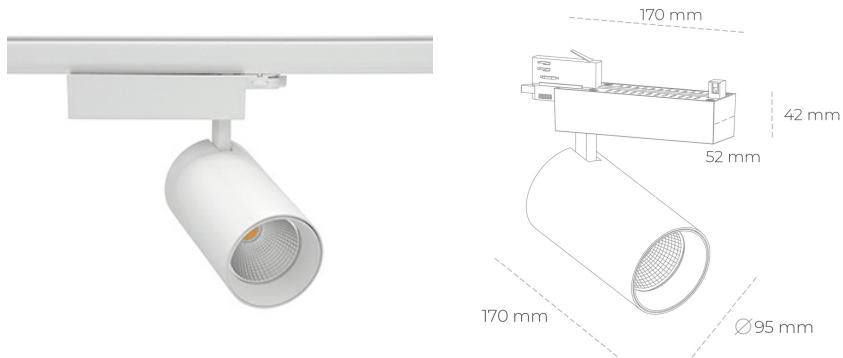

SPOTLIGHT SNIPER N 935 27W 45° WHITE PREMIUM WHITE ON/OFF

Article number: N015-K0003-HE935-HA-N45-ZA02_700-S4-###

| | |
|----------------------|------------------------|
| LED | COB |
| Light colour | 3500 [K] PREMIUM WHITE |
| CRI | 90 |
| Led chip flux | 4038 [lm] |
| Luminous flux | 3230 [lm] |
| System power | 27 [W] |
| Luminaire Efficiency | [lm/W] |
| Beam angle | 45° |
| Controller | ON/OFF |
| MacAdam | 3 SDCM |

Spotlight LED

Track mounted LED spotlight. Aluminium housing. Ceiling base installation possible. Available in white, black and grey. Any RAL palette colour available on enquiry. Reflector beams available: 15° 30° and 45°. Maximum power is 30W

LUMINAIRE

| | |
|-----------------------------------|------------------|
| Weight | 1,33 [kg] |
| Protection rating IP , IK , class | IP 20, IK 3, |
| Luminaire colour | Glass |
| Cover | 220-240V 50-60Hz |
| Operating voltage | |