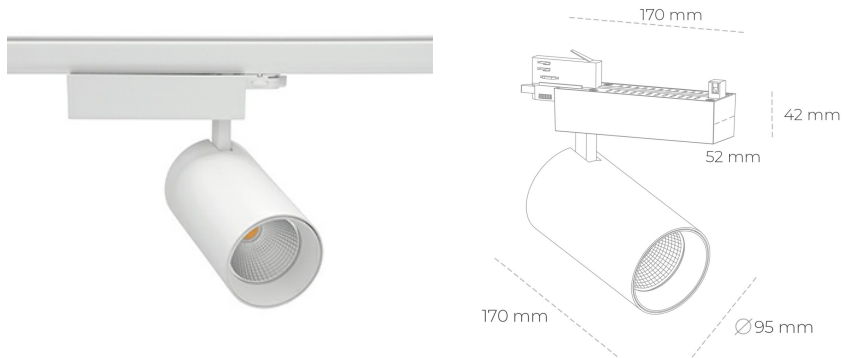

SPOTLIGHT SNIPER N 935 21W 45° WHITE PREMIUM WHITE ON/OFF

Article number: N015-K0003-HE935-HA-N45-ZA02_550-S4-###

LED	COB
Light colour	3500 [K] PREMIUM WHITE
CRI	90
Led chip flux	3245 [lm]
Luminous flux	2596 [lm]
System power	21 [W]
Luminaire Efficiency	124 [lm/W]
Beam angle	45°
Controller	ON/OFF
MacAdam	3 SDCM

Spotlight LED

Track mounted LED spotlight. Aluminium housing. Ceiling base installation possible. Available in white, black and grey. Any RAL palette colour available on enquiry. Reflector beams available: 15° 30° and 45°. Maximum power is 30W

LUMINAIRE

Weight	1,33 [kg]
Protection rating IP , IK , class	IP 20, IK 3,
Luminaire colour	WHITE
Cover	Glass
Operating voltage	220-240V 50-60Hz

Note: All data are typical values. Tolerance of measurements +/-10% System features may change with product improvements due to technical advances.