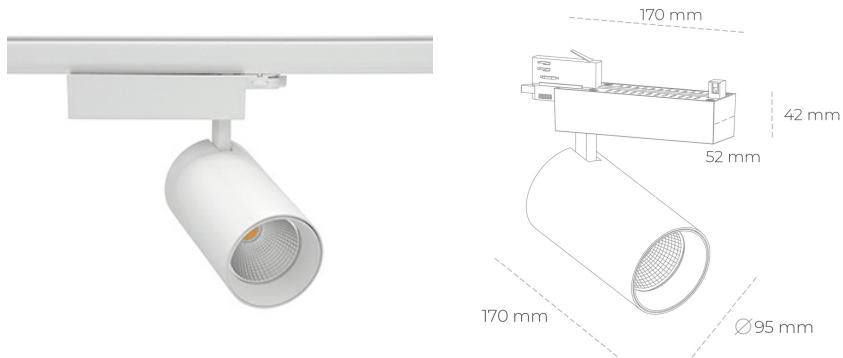

SPOTLIGHT SNIPER N 935 14W 45° WHITE PREMIUM WHITE ON/OFF

Article number: N015-K0003-HE935-HA-N45-ZA01_350-S4-###

LED	COB
Light colour	3500 [K] PREMIUM WHITE
CRI	90
Led chip flux	2131 [lm]
Luminous flux	1704 [lm]
System power	14 [W]
Luminaire Efficiency	122 [lm/W]
Beam angle	45°
Controller	ON/OFF
MacAdam	3 SDCM

Spotlight LED

Track mounted LED spotlight. Aluminium housing. Ceiling base installation possible. Available in white, black and grey. Any RAL palette colour available on enquiry. Reflector beams available: 15° 30° and 45°. Maximum power is 30W

LUMINAIRE

Weight	1,33 [kg]
Protection rating IP , IK , class	IP 20, IK 3,
Luminaire colour	WHITE
Cover	Glass
Operating voltage	220-240V 50-60Hz

Note: All data are typical values. Tolerance of measurements +/-10% System features may change with product improvements due to technical advances.