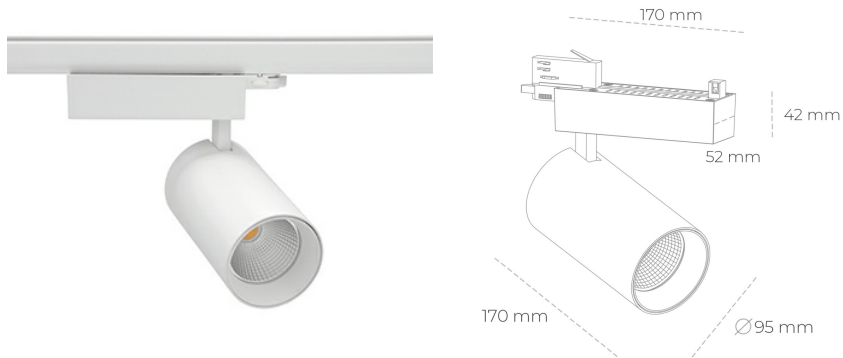

SPOTLIGHT SNIPER N 935 23W 30° WHITE PREMIUM WHITE ON/OFF

Article number: N015-K0003-HE935-HA-N30-ZA02_600-S4-###

LED	COB
Light colour	3500 [K] PREMIUM WHITE
CRI	90
Led chip flux	3513 [lm]
Luminous flux	2810 [lm]
System power	23 [W]
Luminaire Efficiency	122 [lm/W]
Beam angle	30°
Controller	ON/OFF
MacAdam	3 SDCM

Spotlight LED

Track mounted LED spotlight. Aluminium housing. Ceiling base installation possible. Available in white, black and grey. Any RAL palette colour available on enquiry. Reflector beams available: 15° 30° and 45° . Maximum power is 30W

LUMINAIRE

Weight	1,33 [kg]
Protection rating IP , IK , class	IP 20, IK 3,
Luminaire colour	WHITE
Cover	Glass
Operating voltage	220-240V 50-60Hz

Note: All data are typical values. Tolerance of measurements +/-10% System features may change with product improvements due to technical advances.