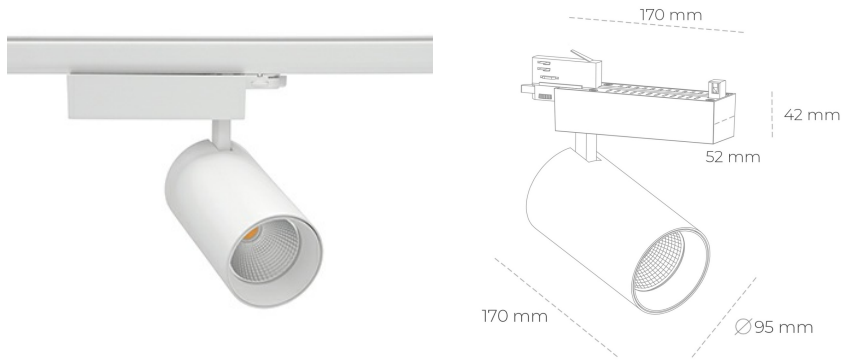

SPOTLIGHT SNIPER N 935 14W 30° WHITE PREMIUM WHITE ON/OFF

Article number: N015-K0003-HE935-HA-N30-ZA01_350-S4-###

LED	COB
Light colour	3500 [K] PREMIUM WHITE
CRI	90
Led chip flux	2131 [lm]
Luminous flux	1704 [lm]
System power	14 [W]
Luminaire Efficiency	[lm/W]
Beam angle	30°
Controller	ON/OFF
MacAdam	3 SDCM

Spotlight LED

Track mounted LED spotlight. Aluminium housing. Ceiling base installation possible. Available in white, black and grey. Any RAL palette colour available on enquiry. Reflector beams available: 15° 30° and 45° . Maximum power is 30W

LUMINAIRE

Weight	1,33 [kg]
Protection rating IP , IK , class	IP 20, IK 3,
Luminaire colour	Glass
Cover	220-240V 50-60Hz
Operating voltage	

Note: All data are typical values. Tolerance of measurements +/-10% System features may change with product improvements due to technical advances.