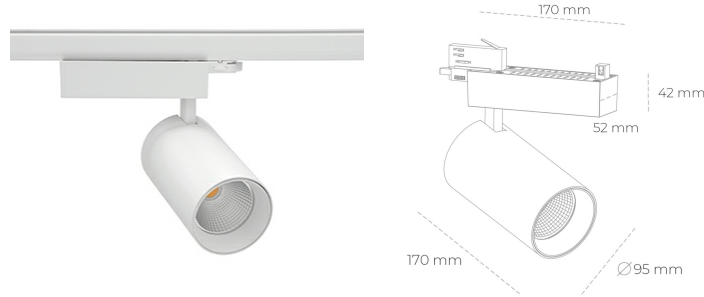

SPOTLIGHT SNIPER N 935 25W 15° WHITE PREMIUM WHITE ON/OFF

Article number: N015-K0003-HE935-HA-N15-ZA02_650-S4-###

LED	COB
Light colour	3500 [K] PREMIUM WHITE
CRI	
Led chip flux	90
Luminous flux	3777 [lm]
System power	3021 [lm]
Luminaire Efficiency	25 [W]
Beam angle	121 [lm/W]
Controller	15°
MacAdam	ON/OFF 3 SDCM

Spotlight LED

Track mounted LED spotlight. Aluminium housing. Ceiling base installation possible. Available in white, black and grey. Any RAL palette colour available on enquiry. Reflector beams available: 15° 30° and 45° . Maximum power is 30W

LUMINAIRE

Weight	1.33 [kg]
Protection rating IP , IK , class	IP 20, IK 3,
Luminaire colour	WHITE
Cover	Glass
Operating voltage	220-240V 50-60Hz

Note: All data are typical values. Tolerance of measurements +/-10%
System features may change with product improvements due to technical advances.