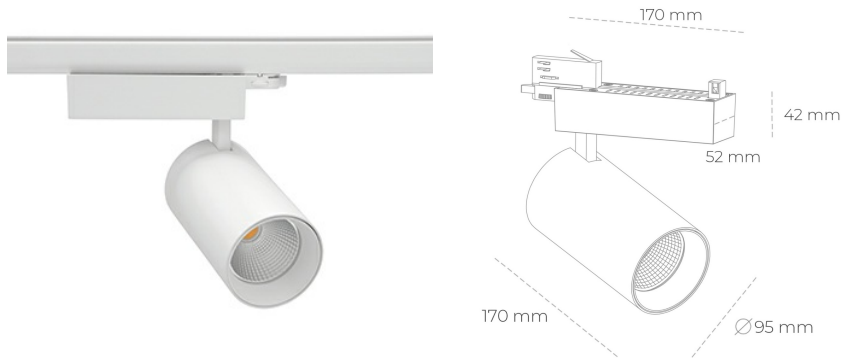

SPOTLIGHT SNIPER N 930 14W 45° WHITE PREMIUM WHITE ON/OFF

Article number: N015-K0003-HE930-HA-N45-ZA01_350-S4-###

LED	COB
Light colour	3000 [K] PREMIUM WHITE
CRI	90
Led chip flux	2064 [lm]
Luminous flux	1651 [lm]
System power	14 [W]
Luminaire Efficiency	118 [lm/W]
Beam angle	45°
Controller	ON/OFF
MacAdam	3 SDCM

Spotlight LED

Track mounted LED spotlight. Aluminium housing. Ceiling base installation possible. Available in white, black and grey. Any RAL palette colour available on enquiry. Reflector beams available: 15° 30° and 45° . Maximum power is 30W

LUMINAIRE

Weight	1,33 [kg]
Protection rating IP , IK , class	IP 20, IK 3,
Luminaire colour	WHITE
Cover	Glass
Operating voltage	220-240V 50-60Hz

Note: All data are typical values. Tolerance of measurements +/-10% System features may change with product improvements due to technical advances.