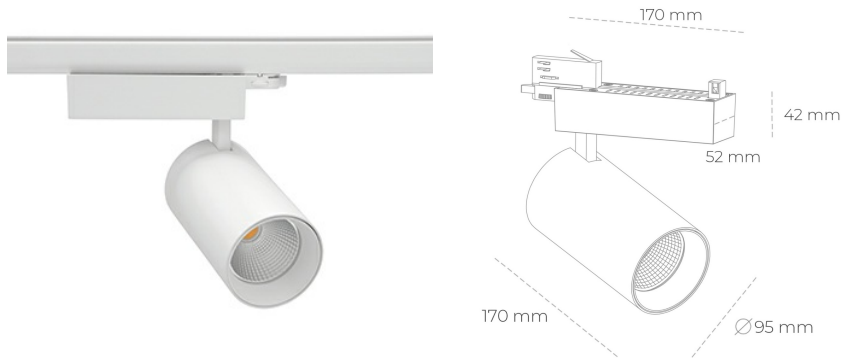

SPOTLIGHT SNIPER N 930 11W 45° WHITE PREMIUM WHITE ON/OFF

Article number: N015-K0003-HE930-HA-N45-ZA01_250-S4-###

LED	COB
Light colour	3000 [K] PREMIUM WHITE
CRI	90
Led chip flux	1497 [lm]
Luminous flux	1197 [lm]
System power	11 [W]
Luminaire Efficiency	109 [lm/W]
Beam angle	45°
Controller	ON/OFF
MacAdam	3 SDCM

Spotlight LED

Track mounted LED spotlight. Aluminium housing. Ceiling base installation possible. Available in white, black and grey. Any RAL palette colour available on enquiry. Reflector beams available: 15° 30° and 45°. Maximum power is 30W

LUMINAIRE

Weight	1,33 [kg]
Protection rating IP , IK , class	IP 20, IK 3,
Luminaire colour	WHITE
Cover	Glass
Operating voltage	220-240V 50-60Hz

Note: All data are typical values. Tolerance of measurements +/-10% System features may change with product improvements due to technical advances.