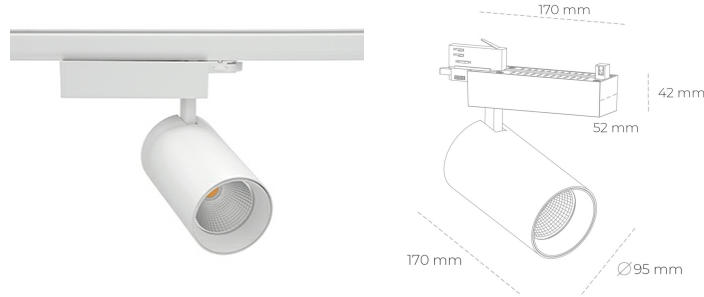

SPOTLIGHT SNIPER N 930 31W 30° WHITE PREMIUM WHITE ON/OFF

Article number: N015-K0003-HE930-HA-N30-ZA03_800-S4-###

LED	COB
Light colour	3000 [K] PREMIUM WHITE
CRI	
Led chip flux	90
Luminous flux	3911 [lm]
System power	3128 [lm]
Luminaire Efficiency	31 [W]
Beam angle	101 [lm/W]
Controller	30°
MacAdam	ON/OFF 3 SDCM

Spotlight LED

Track mounted LED spotlight. Aluminium housing. Ceiling base installation possible. Available in white, black and grey. Any RAL palette colour available on enquiry. Reflector beams available: 15° 30° and 45° . Maximum power is 30W

LUMINAIRE

Weight	1.33 [kg]
Protection rating IP , IK , class	IP 20, IK 3,
Luminaire colour	WHITE
Cover	Glass
Operating voltage	220-240V 50-60Hz

Note: All data are typical values. Tolerance of measurements +/-10%
System features may change with product improvements due to technical advances.