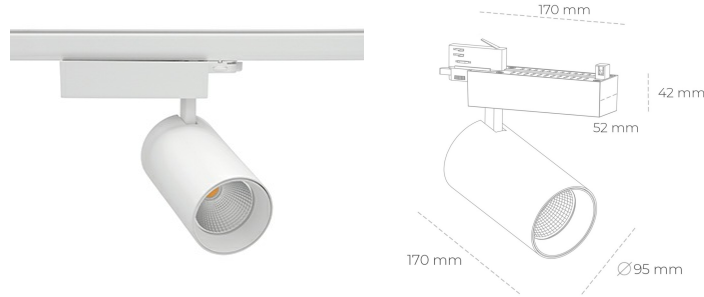

SPOTLIGHT SNIPER N 930 21W 30° WHITE PREMIUM WHITE ON/OFF

Article number: N015-K0003-HE930-HA-N30-ZA02_550-S4-###

LED	COB
Light colour	3000 [K] PREMIUM WHITE
CRI	
Led chip flux	90
Luminous flux	3143 [lm]
System power	2514 [lm]
Luminaire Efficiency	21 [W]
Beam angle	120 [lm/W]
Controller	30°
MacAdam	ON/OFF
	3 SDCM

Spotlight LED

Track mounted LED spotlight. Aluminium housing. Ceiling base installation possible. Available in white, black and grey. Any RAL palette colour available on enquiry. Reflector beams available: 15° 30° and 45° . Maximum power is 30W

LUMINAIRE

Weight	1.33 [kg]
Protection rating IP , IK , class	IP 20, IK 3,
Luminaire colour	WHITE
Cover	Glass
Operating voltage	220-240V 50-60Hz

Note: All data are typical values. Tolerance of measurements +/-10%
System features may change with product improvements due to technical advances.