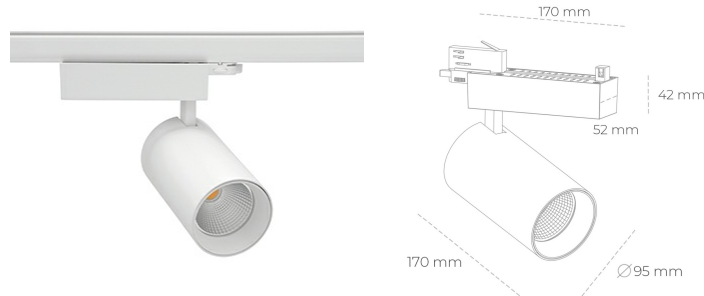

SPOTLIGHT SNIPER N 930 20W 30° WHITE PREMIUM WHITE ON/OFF

Article number: N015-K0003-HE930-HA-N30-ZA01_500-S4-###

LED	COB
Light colour	3000 [K] PREMIUM WHITE
CRI	
Led chip flux	90
Luminous flux	2880 [lm]
System power	2304 [lm]
Luminaire Efficiency	20 [W]
Beam angle	115 [lm/W]
Controller	30°
MacAdam	ON/OFF 3 SDCM

Spotlight LED

Track mounted LED spotlight. Aluminium housing. Ceiling base installation possible. Available in white, black and grey. Any RAL palette colour available on enquiry. Reflector beams available: 15° 30° and 45° . Maximum power is 30W

LUMINAIRE

Weight	1.33 [kg]
Protection rating IP , IK , class	IP 20, IK 3,
Luminaire colour	WHITE
Cover	Glass
Operating voltage	220-240V 50-60Hz

Note: All data are typical values. Tolerance of measurements +/-10%
System features may change with product improvements due to technical advances.